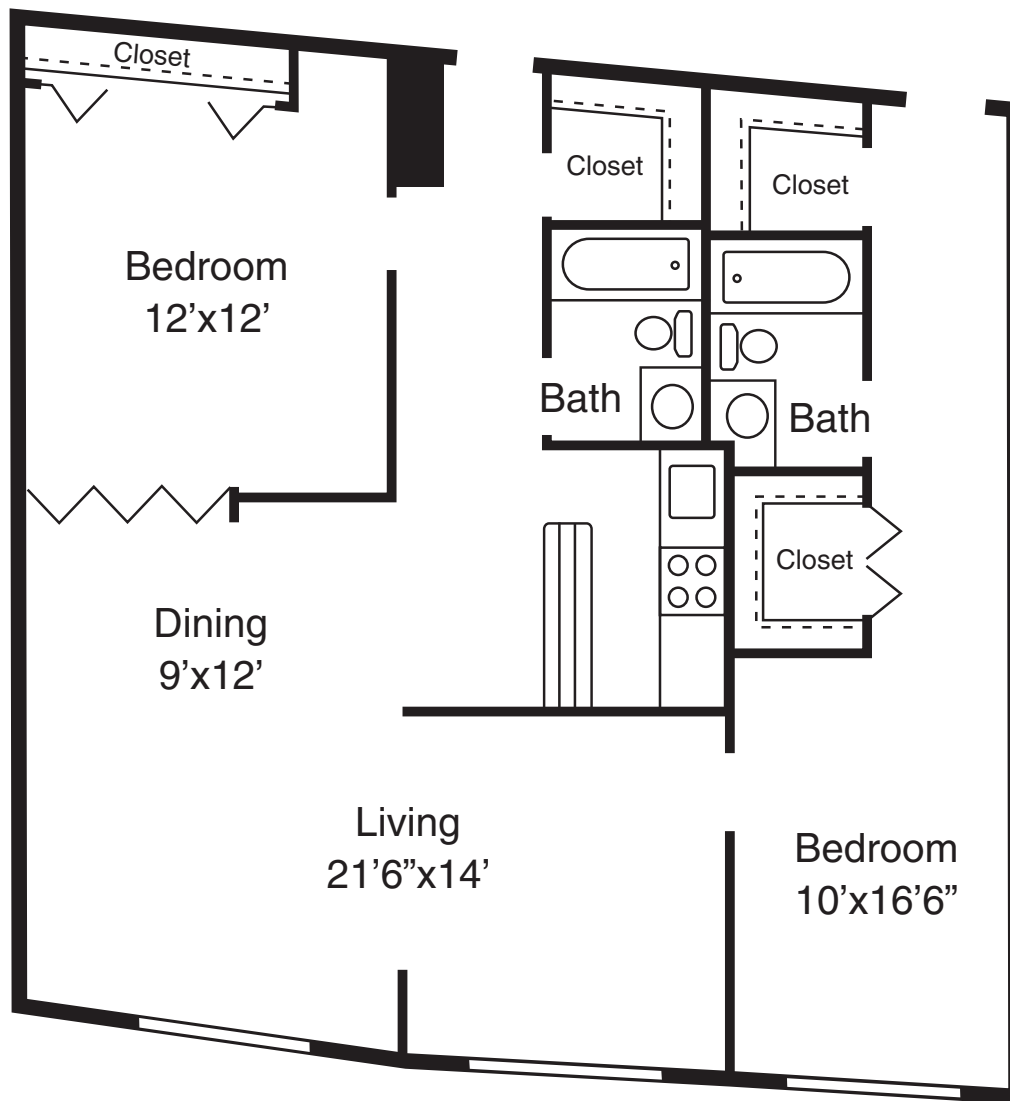

Westminster Towers & Shores

Pelican

Two Bedroom, Two Bath
1,300 sq. ft.

These are typical floor plans but may not be to scale.