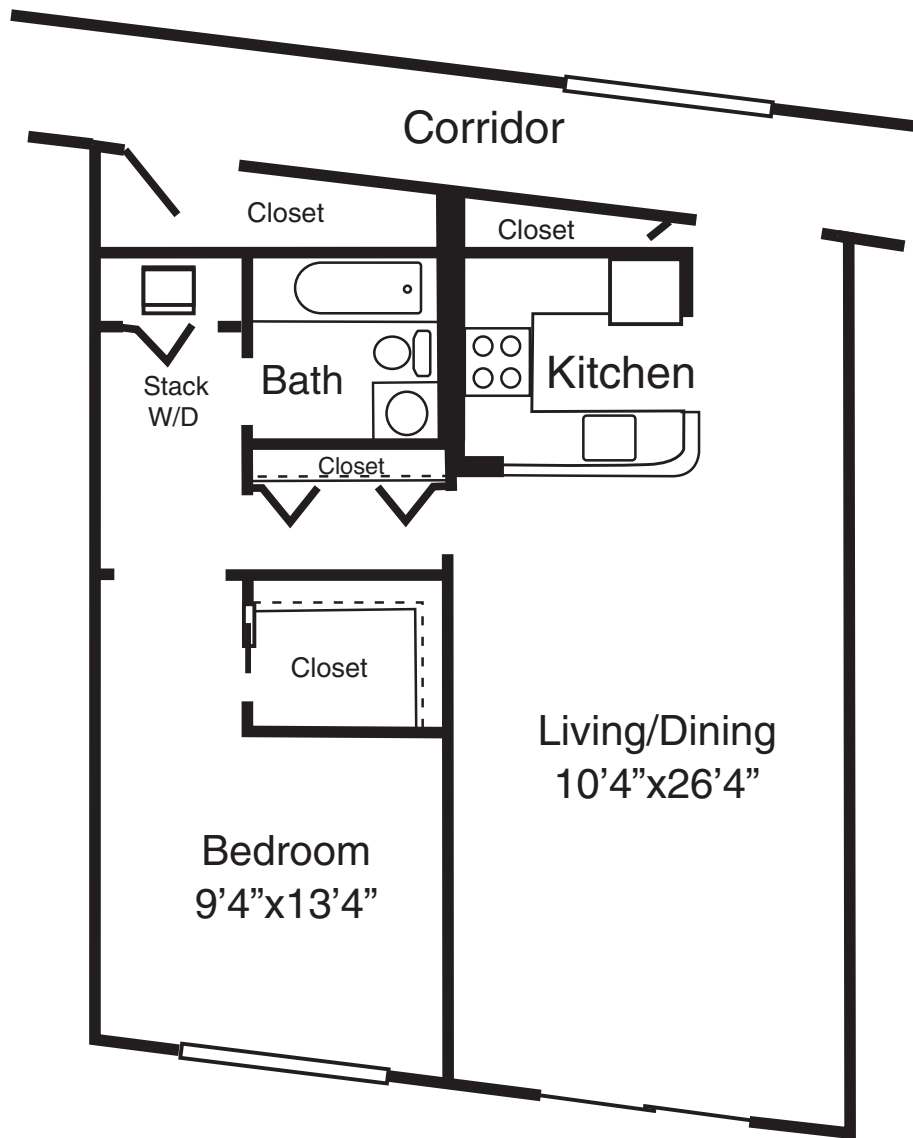

Westminster Towers & Shores

Sandpiper

One Bedroom, One Bath
610 sq. ft.

These are typical floor plans but may not be to scale.