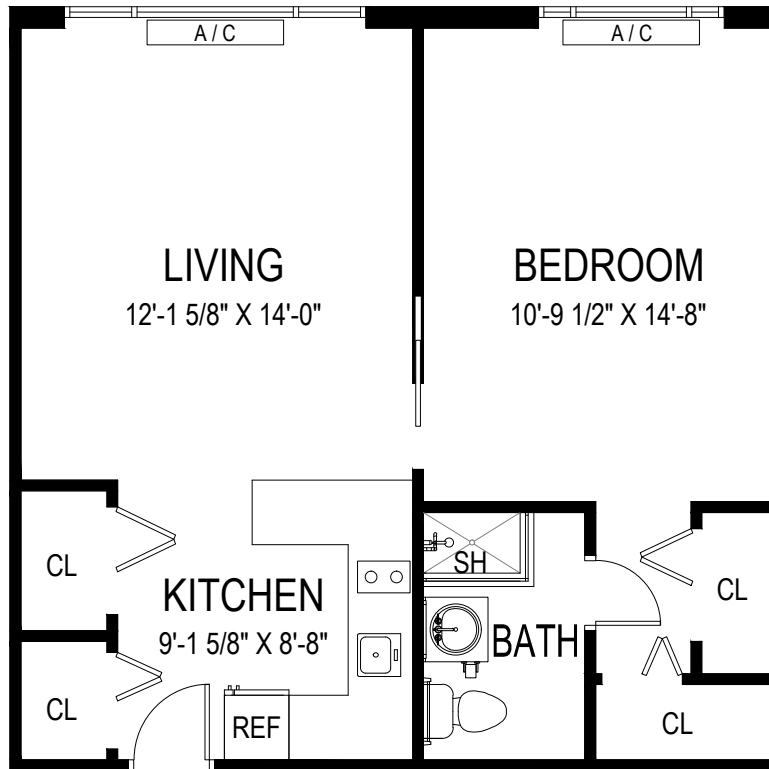

Westminster  
Point Pleasant

**Fiesta**

One Bedroom, One Bath  
670 sq. ft.

*These are typical floor plans but may not be to scale.*