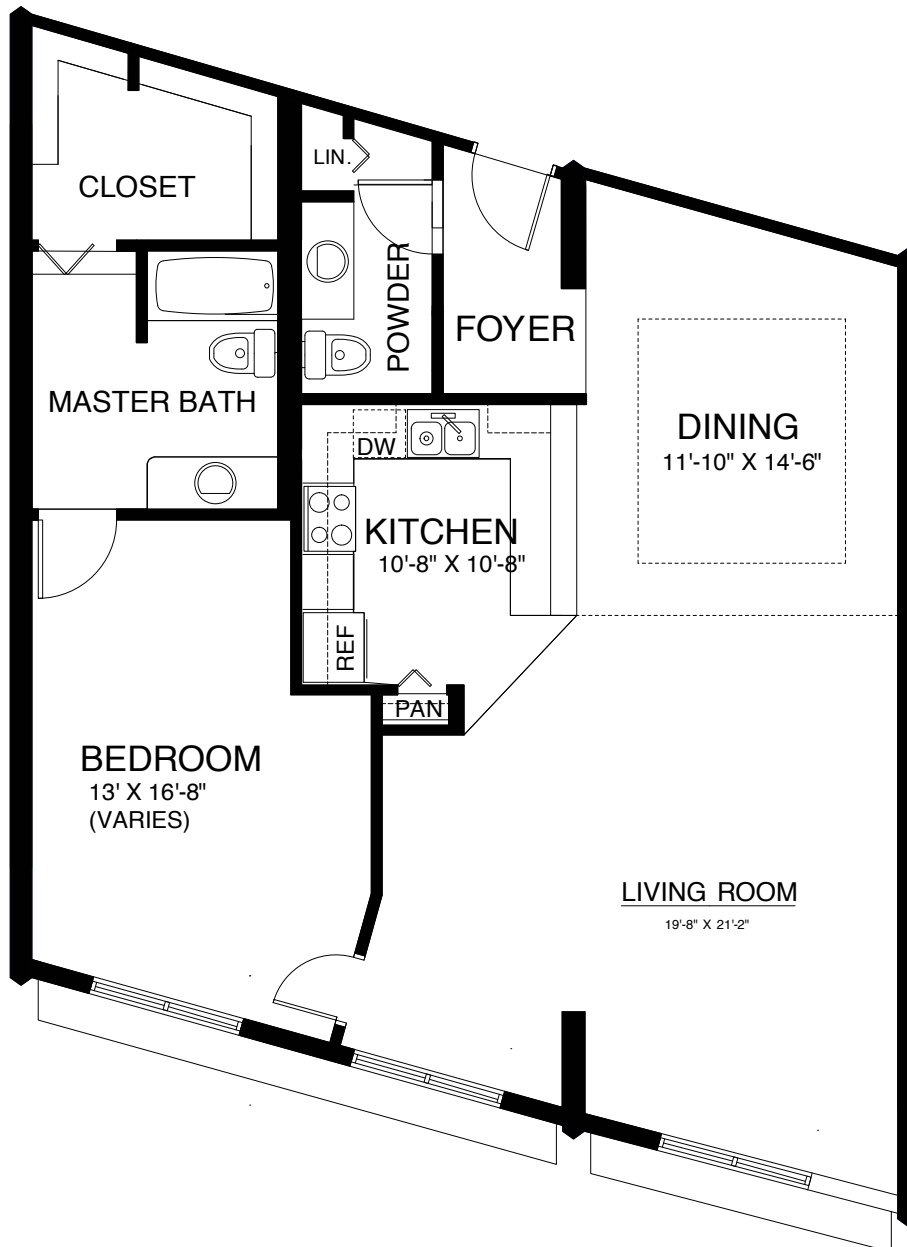

Westminster
Point Pleasant

Spoonbill

One Bedroom, One and One-Half Bath
1,200 sq. ft.

These are typical floor plans but may not be to scale.